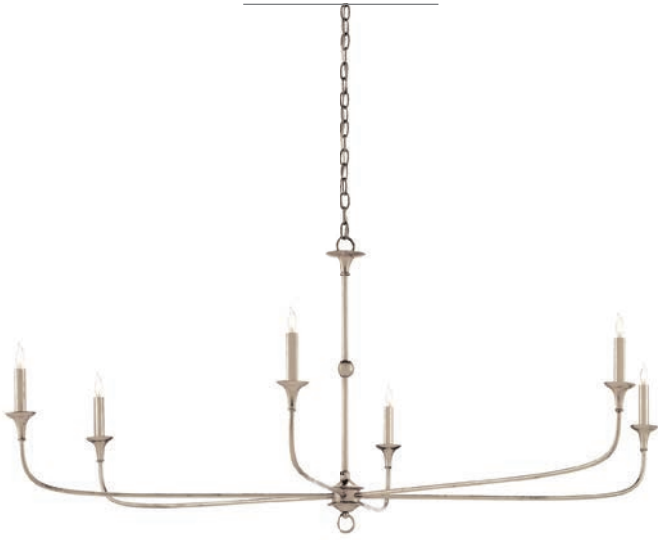

9000-1254 NOTTAWAY TWO-TIER GOLD CHANDELIER
H: 44.5" Dia: 44.25"
Finish: Contemporary Gold Leaf/Contemporary Gold 9 Lights

9000-0932 NOTTAWAY LARGE CHAMPAGNE CHANDELIER
H: 25.75" Dia: 61"
Finish: Champagne 6 Lights