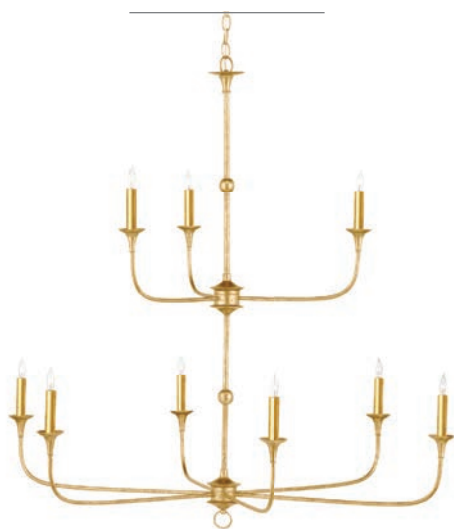

9000-0135 NOTTAWAY LARGE BRONZE CHANDELIER
H: 25.75" Dia: 61"
Finish: Pyrite Bronze 6 Lights