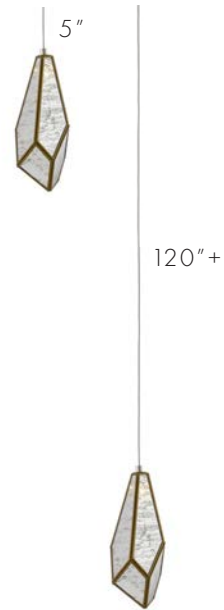

7-Light Linear:
2" h x 57" w x 5.25" d

15-Light Linear:
2" h x 48" w x 12" d

30-Light Linear:
2" h x 54" w x 18" d

NOTABLE FEATURES

- 8 canopies (1-light to 36-light)
- Shade options in a wide range of materials
- Customizable
- More than 220 design configurations
- Adjustable lengths to 10 feet (additional wire to 20 feet)
- Lengths can be adjusted even after installation
- Designer-friendly for residential or hospitality placements