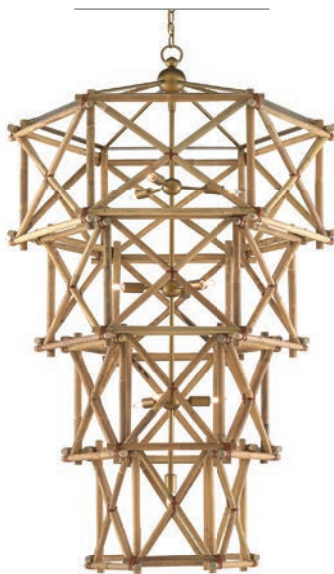

9000-1132 SAISEI MEDIUM CHANDELIER
H: 36.5" Dia: 32"
Finish: Natural/Khaki 5 Lights