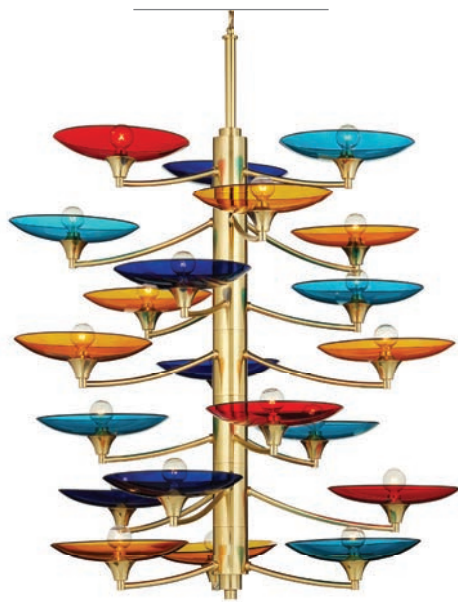

CURREY
& COMPANY

2026 LIGHTING

CURREY
& COMPANY

NEW 9000-1375 VENETO LARGE CHANDELIER
H: 48.5" Dia: 38.5"
Finish: Blue/Yellow/Red/Polished Brass 21 Lights

NEW 9000-1453 GRASMERE CHANDELIER
H: 28" Dia: 46"
Finish: Aged Gold/Gold Luster/Green 6 Lights

NEW 9000-1374 VENETO MEDIUM CHANDELIER
H: 23.5" W: 41" D: 37"
Finish: Blue/Yellow/Red/Polished Brass 9 Lights

NEW 9000-1339 GALATEA CHANDELIER
H: 30.25" Dia: 30"
Finish: Natural/Brass 9 Lights

NEW 9000-1451 TENEBROSO RECTANGULAR CHANDELIER
H: 19.25" W: 54.25" D: 12.25"
Finish: Smoke Gold/Gold Luster 5 Lights