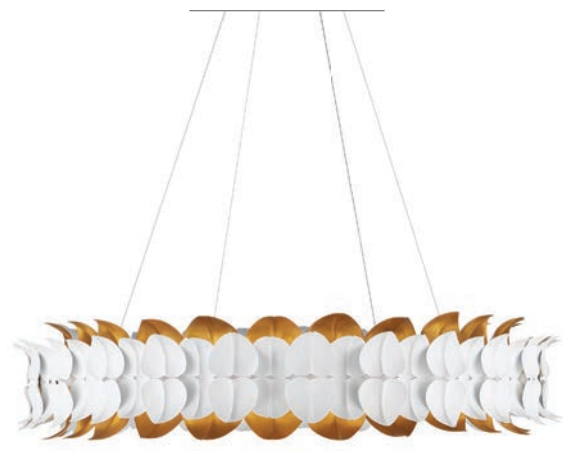

9000-0974 YURIKO WHITE CHANDELIER
H: 26.5" Dia: 66.75"
Finish: Gesso White/Contemporary Gold Leaf 6 Lights

NEW 9000-1465 EFFLORESCE WHITE CHANDELIER
H: 26" Dia: 30"
Finish: Gesso White/White 7 Lights