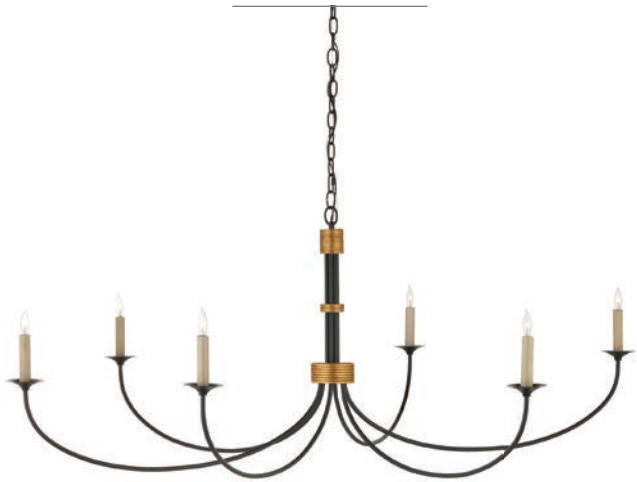

9000-0653 TIRRELL SMALL BLACK CHANDELIER
H: 24" Dia: 34"
Finish: Antique Black 6 Lights

NEW 9000-1481 LAWTON CHANDELIER
H: 21" Dia: 56.25"
Finish: Satin Black/Contemporary Gold Leaf 6 Lights