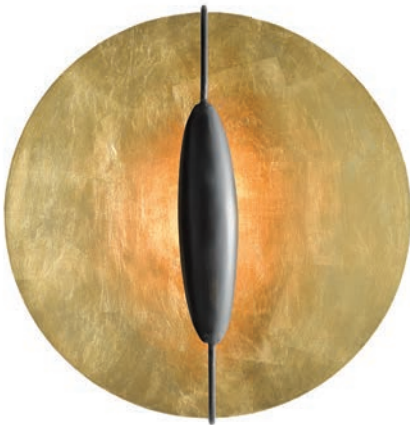

5900-0058 TONA WALL SCONCE
H: 14" W: 17" D: 3.375"
Finish: Gold Leaf/White 1 Light
Integrated LED

5900-0059 MULUK WALL SCONCE
H: 14" W: 14" D: 3.375"
Finish: Gold Leaf/White 1 Light
Integrated LED

5000-0267 ALEXINE WALL SCONCE
H: 9.75" W: 9.25" D: 5"
Finish: Antique Brass 1 Light