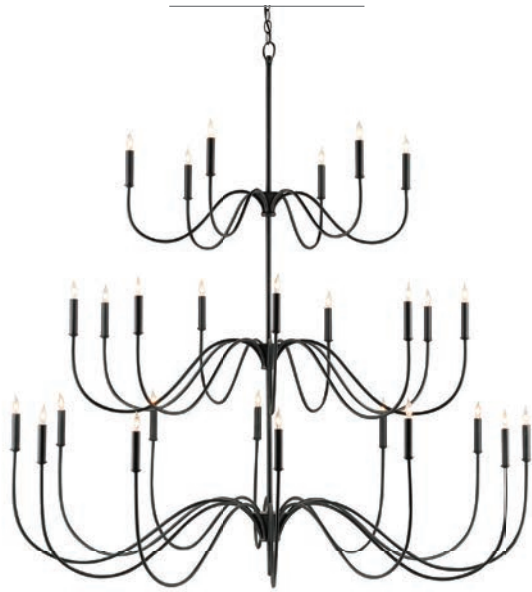

9000-0655 TIRRELL LARGE BLACK CHANDELIER
H: 61" Dia: 58"
Finish: Antique Black 27 Lights